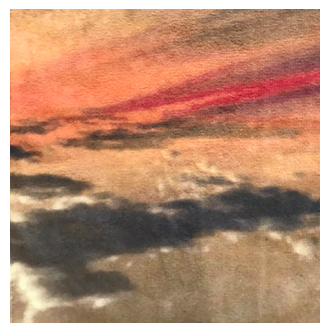

LIGHTLY

Ellis Achong Karker

Ceramic sculpture
2000 Kr.

Ceramic sculpture
2000 Kr.

4 x photo prints
2250 Kr

Towel print
500 Kr

Towel print
500 Kr