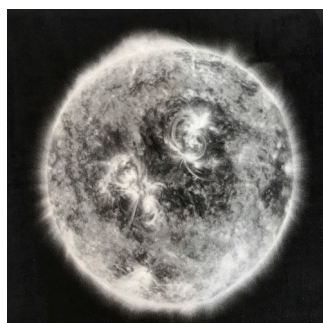

LIGHTLY

Ellis Achong Karker

Ceramic sculpture
2000 Kr.

Ceramic sculpture
2000 Kr.

4 x photo prints
2250 Kr

Towel print
500 Kr

Towel print
500 Kr